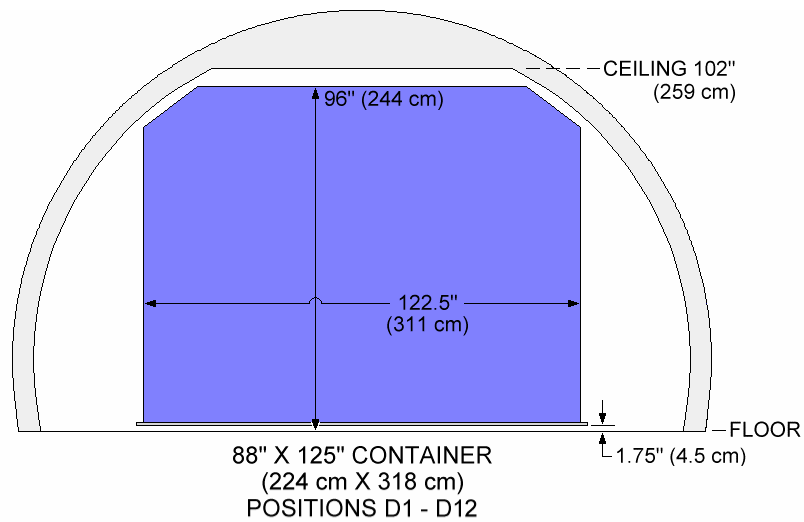

NETTED PALLET IN POSITION 12 IS LIMITED TO A HEIGHT OF 91.75" (233 cm).
NETTED PALLET IN POSITION 13 IS LIMITED TO A HEIGHT OF 78.0" (198 cm).
ALL OTHER PALLET DIMENSIONS ARE THE SAME AS CONTAINER DIMENSIONS.