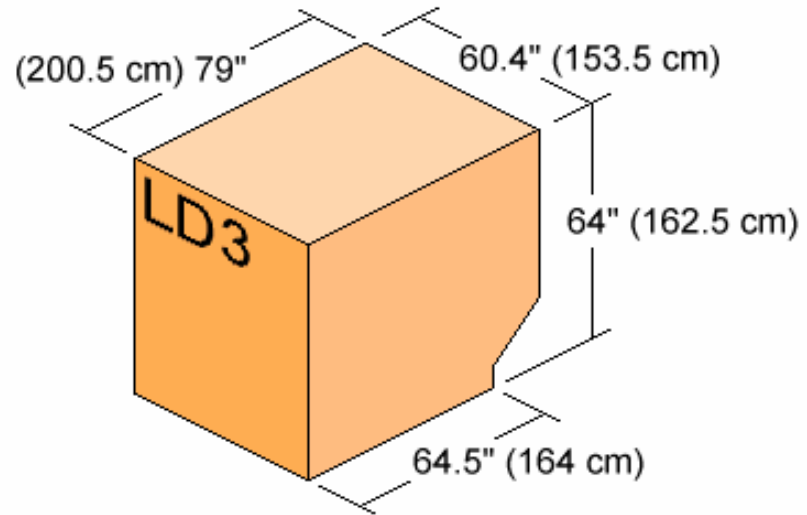

**CONFIGURATION A**  
125" x 88" SIDE BY SIDE x18  
88" x 125" CENTERLINE x1

A1R	A2R	A3R	A4R	A5R	A6R	A7R	A8R	A9R	A10
A1L	A2L	A3L	A4L	A5L	A6L	A7L	A8L	A9L	

**CONFIGURATION B**  
108" x 88" SIDE BY SIDE x20  
88" x 108" CENTERLINE x1

NETTED PALLET IN POSITION 11 IS LIMITED TO A HEIGHT OF 91.75" (233 cm).  
 NETTED PALLET IN POSITION 12 IS LIMITED TO A HEIGHT OF 78.0" (198 cm).  
 ALL OTHER PALLET DIMENSIONS ARE THE SAME AS CONTAINER DIMENSIONS.

1 CONTAINER PER ROW  
11 OFFSET ROWS

2 CONTAINERS PER ROW  
11 SIDE BY SIDE ROWS

1 CONTAINER PER ROW  
11 OFFSET ROWS

1 CONTAINER PER ROW  
11 OFFSET ROWS

1 CONTAINER PER ROW  
11 CENTERLINE ROWS

1 CONTAINER PER ROW  
11 CENTERLINE ROWS