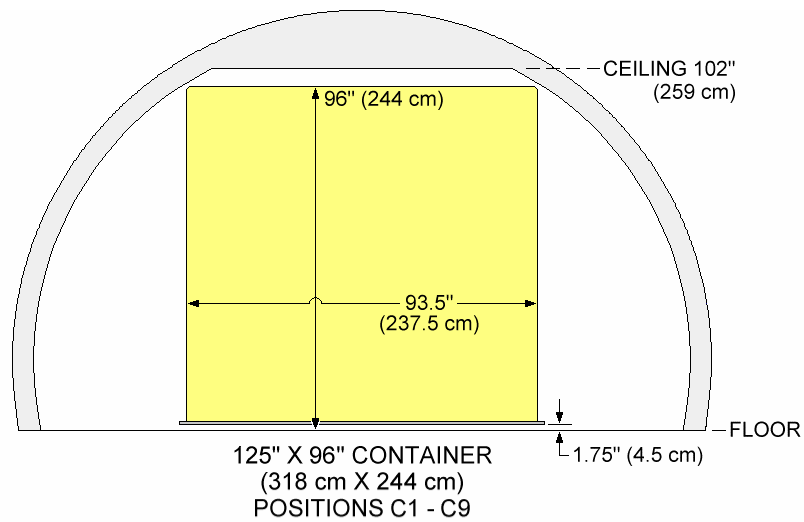

M1R	M2R	M3R	M4R	M5R	M6R	M7R	M8R	M9R	M10R	M11
M1L	M2L	M3L	M4L	M5L	M6L	M7L	M8L	M9L	M10L	

**CONFIGURATION C**  
125" x 96" CENTERLINE x9  
88" x 125" CENTERLINE x1

C1	C2	C3	C4	C5	C6	C7	C8	C9	C10
----	----	----	----	----	----	----	----	----	-----

**CONFIGURATION D**  
88" x 125" CENTERLINE

D1	D2	D3	D4	D5	D6	D7	D8	D9	D10	D11	D12	D13
----	----	----	----	----	----	----	----	----	-----	-----	-----	-----

**CONFIGURATION E**  
96" x 125" CENTERLINE

E1	E2	E3	E4	E5	E6	E7	E8	E9	E10	E11	E12
----	----	----	----	----	----	----	----	----	-----	-----	-----

NETTED PALLETS IN POSITION 9 ARE LIMITED TO A HEIGHT OF 91.75" (233 cm).  
 NETTED PALLET IN POSITION 10 IS LIMITED TO A HEIGHT OF 78.0" (198 cm).  
 ALL OTHER PALLET DIMENSIONS ARE THE SAME AS CONTAINER DIMENSIONS.

NETTED PALLETS IN POSITION 10 ARE LIMITED TO A HEIGHT OF 91.75" (233 cm).  
 NETTED PALLET IN POSITION 11 IS LIMITED TO A HEIGHT OF 78.0" (198 cm).  
 ALL OTHER PALLET DIMENSIONS ARE THE SAME AS CONTAINER DIMENSIONS.