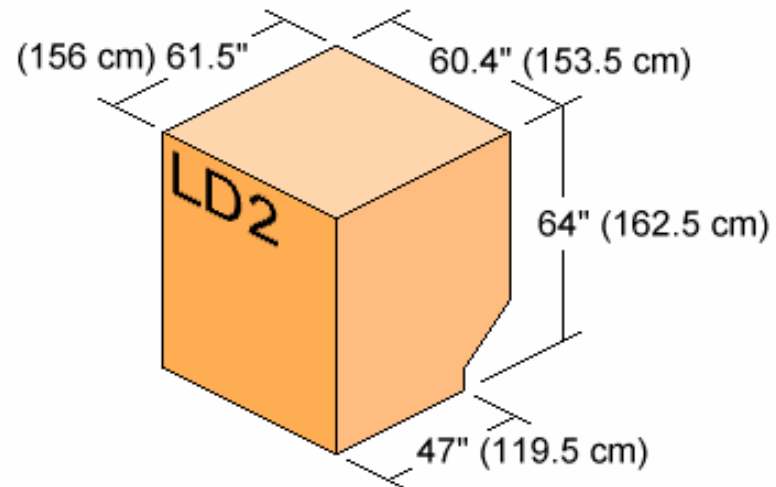

1 CONTAINER PER ROW
11 OFFSET ROWS

2 CONTAINERS PER ROW
11 SIDE BY SIDE ROWS