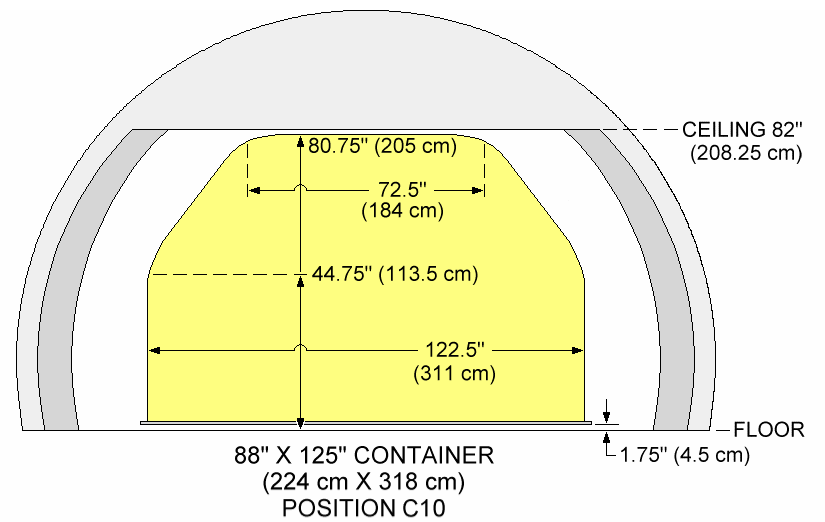

M1R	M2R	M3R	M4R	M5R	M6R	M7R	M8R	M9R	M10R	M11
M1L	M2L	M3L	M4L	M5L	M6L	M7L	M8L	M9L	M10L	

**CONFIGURATION C**  
125" x 96" CENTERLINE x9  
88" x 125" CENTERLINE x1

C1	C2	C3	C4	C5	C6	C7	C8	C9	C10
----	----	----	----	----	----	----	----	----	-----

**CONFIGURATION D**  
88" x 125" CENTERLINE

D1	D2	D3	D4	D5	D6	D7	D8	D9	D10	D11	D12	D13
----	----	----	----	----	----	----	----	----	-----	-----	-----	-----

**CONFIGURATION E**  
96" x 125" CENTERLINE

E1	E2	E3	E4	E5	E6	E7	E8	E9	E10	E11	E12
----	----	----	----	----	----	----	----	----	-----	-----	-----

NETTED PALLETS IN POSITION 9 ARE LIMITED TO A HEIGHT OF 91.75" (233 cm).  
 NETTED PALLET IN POSITION 10 IS LIMITED TO A HEIGHT OF 78.0" (198 cm).  
 ALL OTHER PALLET DIMENSIONS ARE THE SAME AS CONTAINER DIMENSIONS.

NETTED PALLETS IN POSITION 10 ARE LIMITED TO A HEIGHT OF 91.75" (233 cm).  
 NETTED PALLET IN POSITION 11 IS LIMITED TO A HEIGHT OF 78.0" (198 cm).  
 ALL OTHER PALLET DIMENSIONS ARE THE SAME AS CONTAINER DIMENSIONS.