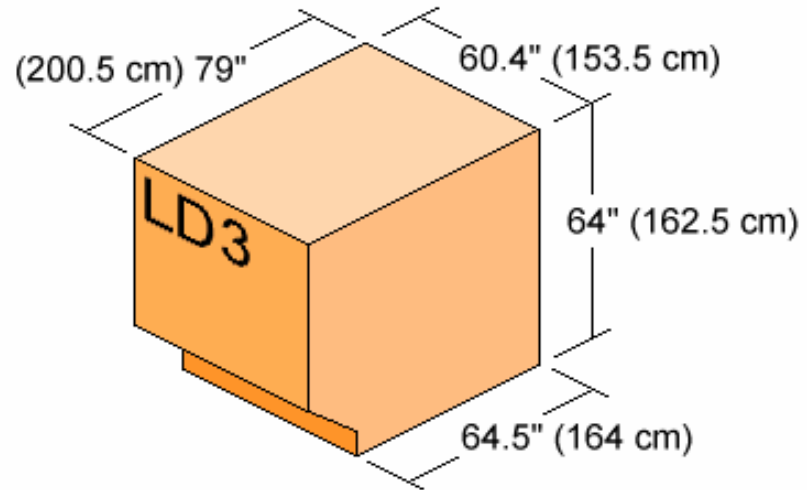

**CONFIGURATION A**  
125" x 88" SIDE BY SIDE x18  
88" x 125" CENTERLINE x1

A1R	A2R	A3R	A4R	A5R	A6R	A7R	A8R	A9R	A10
A1L	A2L	A3L	A4L	A5L	A6L	A7L	A8L	A9L	

**CONFIGURATION B**  
108" x 88" SIDE BY SIDE x20  
88" x 108" CENTERLINE x1

NETTED PALLET IN POSITION 12 IS LIMITED TO A HEIGHT OF 91.75" (233 cm).  
 NETTED PALLET IN POSITION 13 IS LIMITED TO A HEIGHT OF 78.0" (198 cm).  
 ALL OTHER PALLET DIMENSIONS ARE THE SAME AS CONTAINER DIMENSIONS.

NETTED PALLET IN POSITION 11 IS LIMITED TO A HEIGHT OF 91.75" (233 cm).  
 NETTED PALLET IN POSITION 12 IS LIMITED TO A HEIGHT OF 78.0" (198 cm).  
 ALL OTHER PALLET DIMENSIONS ARE THE SAME AS CONTAINER DIMENSIONS.

1 CONTAINER PER ROW  
11 OFFSET ROWS

2 CONTAINERS PER ROW  
11 SIDE BY SIDE ROWS

1 CONTAINER PER ROW  
11 OFFSET ROWS

1 CONTAINER PER ROW  
11 OFFSET ROWS

1 CONTAINER PER ROW  
11 CENTERLINE ROWS

1 CONTAINER PER ROW  
11 CENTERLINE ROWS