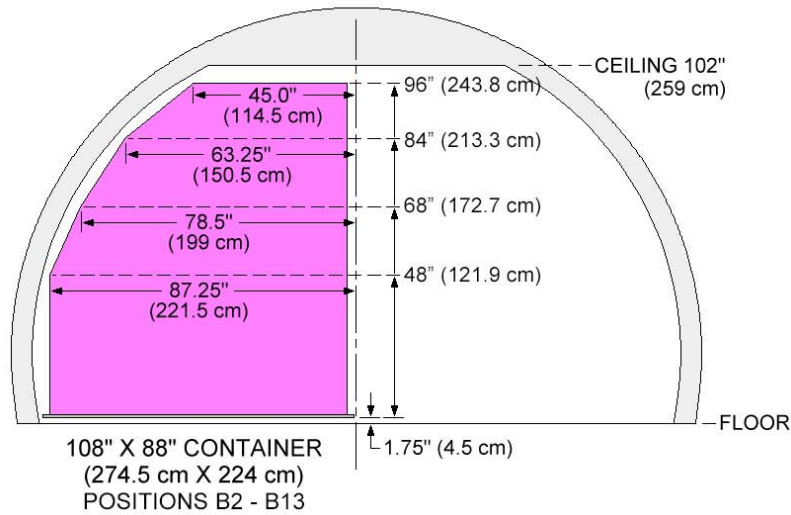

M1R	M2R	M3R	M4R	M5R	M6R	M7R	M8R	M9R	M10R	M11
M1L	M2L	M3L	M4L	M5L	M6L	M7L	M8L	M9L	M10L	

**CONFIGURATION C**  
125" x 96" CENTERLINE x9  
88" x 125" CENTERLINE x1

C1	C2	C3	C4	C5	C6	C7	C8	C9	C10
----	----	----	----	----	----	----	----	----	-----

**CONFIGURATION D**  
88" x 125" CENTERLINE

D1	D2	D3	D4	D5	D6	D7	D8	D9	D10	D11	D12	D13
----	----	----	----	----	----	----	----	----	-----	-----	-----	-----

**CONFIGURATION E**  
96" x 125" CENTERLINE

E1	E2	E3	E4	E5	E6	E7	E8	E9	E10	E11	E12
----	----	----	----	----	----	----	----	----	-----	-----	-----

NETTED PALLETS IN POSITION 9 ARE LIMITED TO A HEIGHT OF 91.75" (233 cm).  
 NETTED PALLET IN POSITION 10 IS LIMITED TO A HEIGHT OF 78.0" (198 cm).  
 ALL OTHER PALLET DIMENSIONS ARE THE SAME AS CONTAINER DIMENSIONS.

NETTED PALLETS IN POSITION 10 ARE LIMITED TO A HEIGHT OF 91.75" (233 cm).  
 NETTED PALLET IN POSITION 11 IS LIMITED TO A HEIGHT OF 78.0" (198 cm).  
 ALL OTHER PALLET DIMENSIONS ARE THE SAME AS CONTAINER DIMENSIONS.