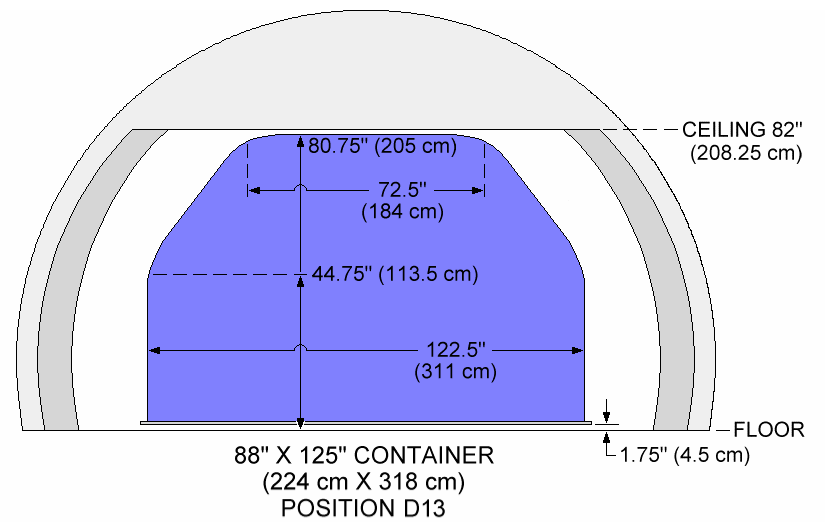

NETTED PALLET IN POSITION 12 IS LIMITED TO A HEIGHT OF 91.75" (233 cm).
NETTED PALLET IN POSITION 13 IS LIMITED TO A HEIGHT OF 78.0" (198 cm).
ALL OTHER PALLET DIMENSIONS ARE THE SAME AS CONTAINER DIMENSIONS.