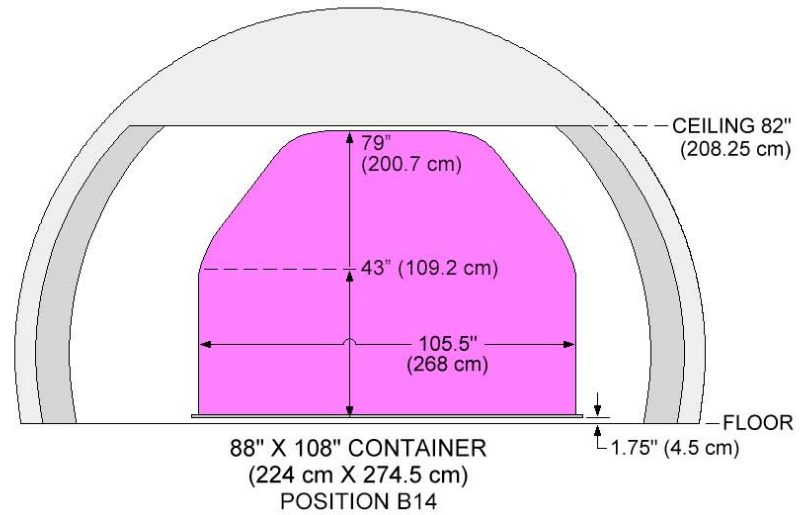

M1R	M2R	M3R	M4R	M5R	M6R	M7R	M8R	M9R	M10R	M11
M1L	M2L	M3L	M4L	M5L	M6L	M7L	M8L	M9L	M10L	

**CONFIGURATION C**  
125" x 96" CENTERLINE x9  
88" x 125" CENTERLINE x1

C1	C2	C3	C4	C5	C6	C7	C8	C9	C10
----	----	----	----	----	----	----	----	----	-----

**CONFIGURATION D**  
88" x 125" CENTERLINE

D1	D2	D3	D4	D5	D6	D7	D8	D9	D10	D11	D12	D13
----	----	----	----	----	----	----	----	----	-----	-----	-----	-----

**CONFIGURATION E**  
96" x 125" CENTERLINE

E1	E2	E3	E4	E5	E6	E7	E8	E9	E10	E11	E12
----	----	----	----	----	----	----	----	----	-----	-----	-----

NETTED PALLETS IN POSITION 9 ARE LIMITED TO A HEIGHT OF 91.75" (233 cm).  
 NETTED PALLET IN POSITION 10 IS LIMITED TO A HEIGHT OF 78.0" (198 cm).  
 ALL OTHER PALLET DIMENSIONS ARE THE SAME AS CONTAINER DIMENSIONS.

NETTED PALLETS IN POSITION 10 ARE LIMITED TO A HEIGHT OF 91.75" (233 cm).  
 NETTED PALLET IN POSITION 11 IS LIMITED TO A HEIGHT OF 78.0" (198 cm).  
 ALL OTHER PALLET DIMENSIONS ARE THE SAME AS CONTAINER DIMENSIONS.