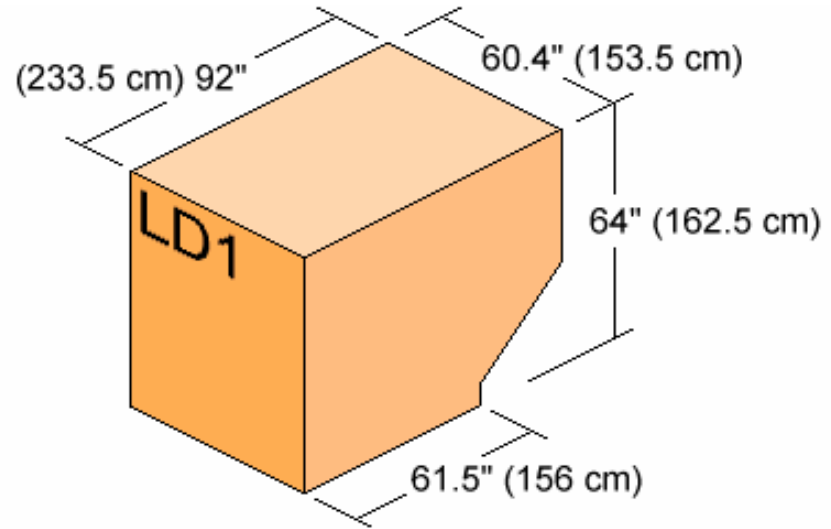

2 CONTAINERS PER ROW
11 SIDE BY SIDE ROWS