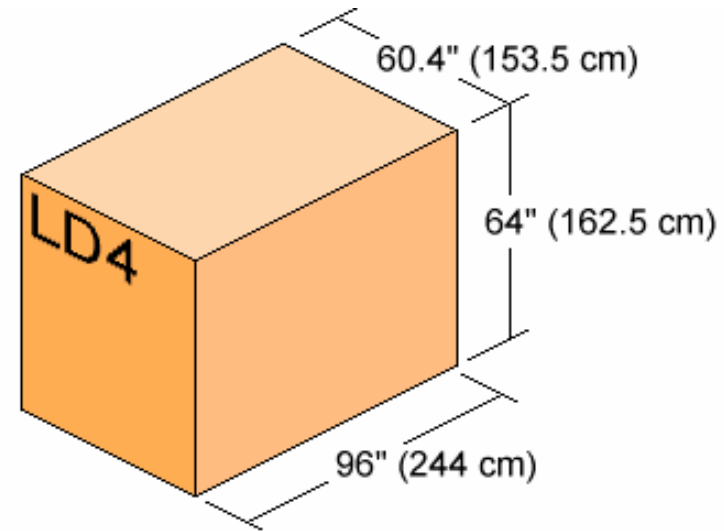

**CONFIGURATION A**  
125" x 88" SIDE BY SIDE x18  
88" x 125" CENTERLINE x1

A1R	A2R	A3R	A4R	A5R	A6R	A7R	A8R	A9R	A10
A1L	A2L	A3L	A4L	A5L	A6L	A7L	A8L	A9L	

**CONFIGURATION B**  
108" x 88" SIDE BY SIDE x20  
88" x 108" CENTERLINE x1

NETTED PALLET IN POSITION 9 IS LIMITED TO A HEIGHT OF 91.75" (233 cm).  
 NETTED PALLET IN POSITION 10 IS LIMITED TO A HEIGHT OF 78.0" (198 cm).  
 ALL OTHER PALLET DIMENSIONS ARE THE SAME AS CONTAINER DIMENSIONS.

NETTED PALLET IN POSITION 11 IS LIMITED TO A HEIGHT OF 91.75" (233 cm).  
 NETTED PALLET IN POSITION 12 IS LIMITED TO A HEIGHT OF 78.0" (198 cm).  
 ALL OTHER PALLET DIMENSIONS ARE THE SAME AS CONTAINER DIMENSIONS.

1 CONTAINER PER ROW  
11 OFFSET ROWS

2 CONTAINERS PER ROW  
11 SIDE BY SIDE ROWS

1 CONTAINER PER ROW  
11 OFFSET ROWS

1 CONTAINER PER ROW  
11 OFFSET ROWS

1 CONTAINER PER ROW  
11 CENTERLINE ROWS

1 CONTAINER PER ROW  
11 CENTERLINE ROWS